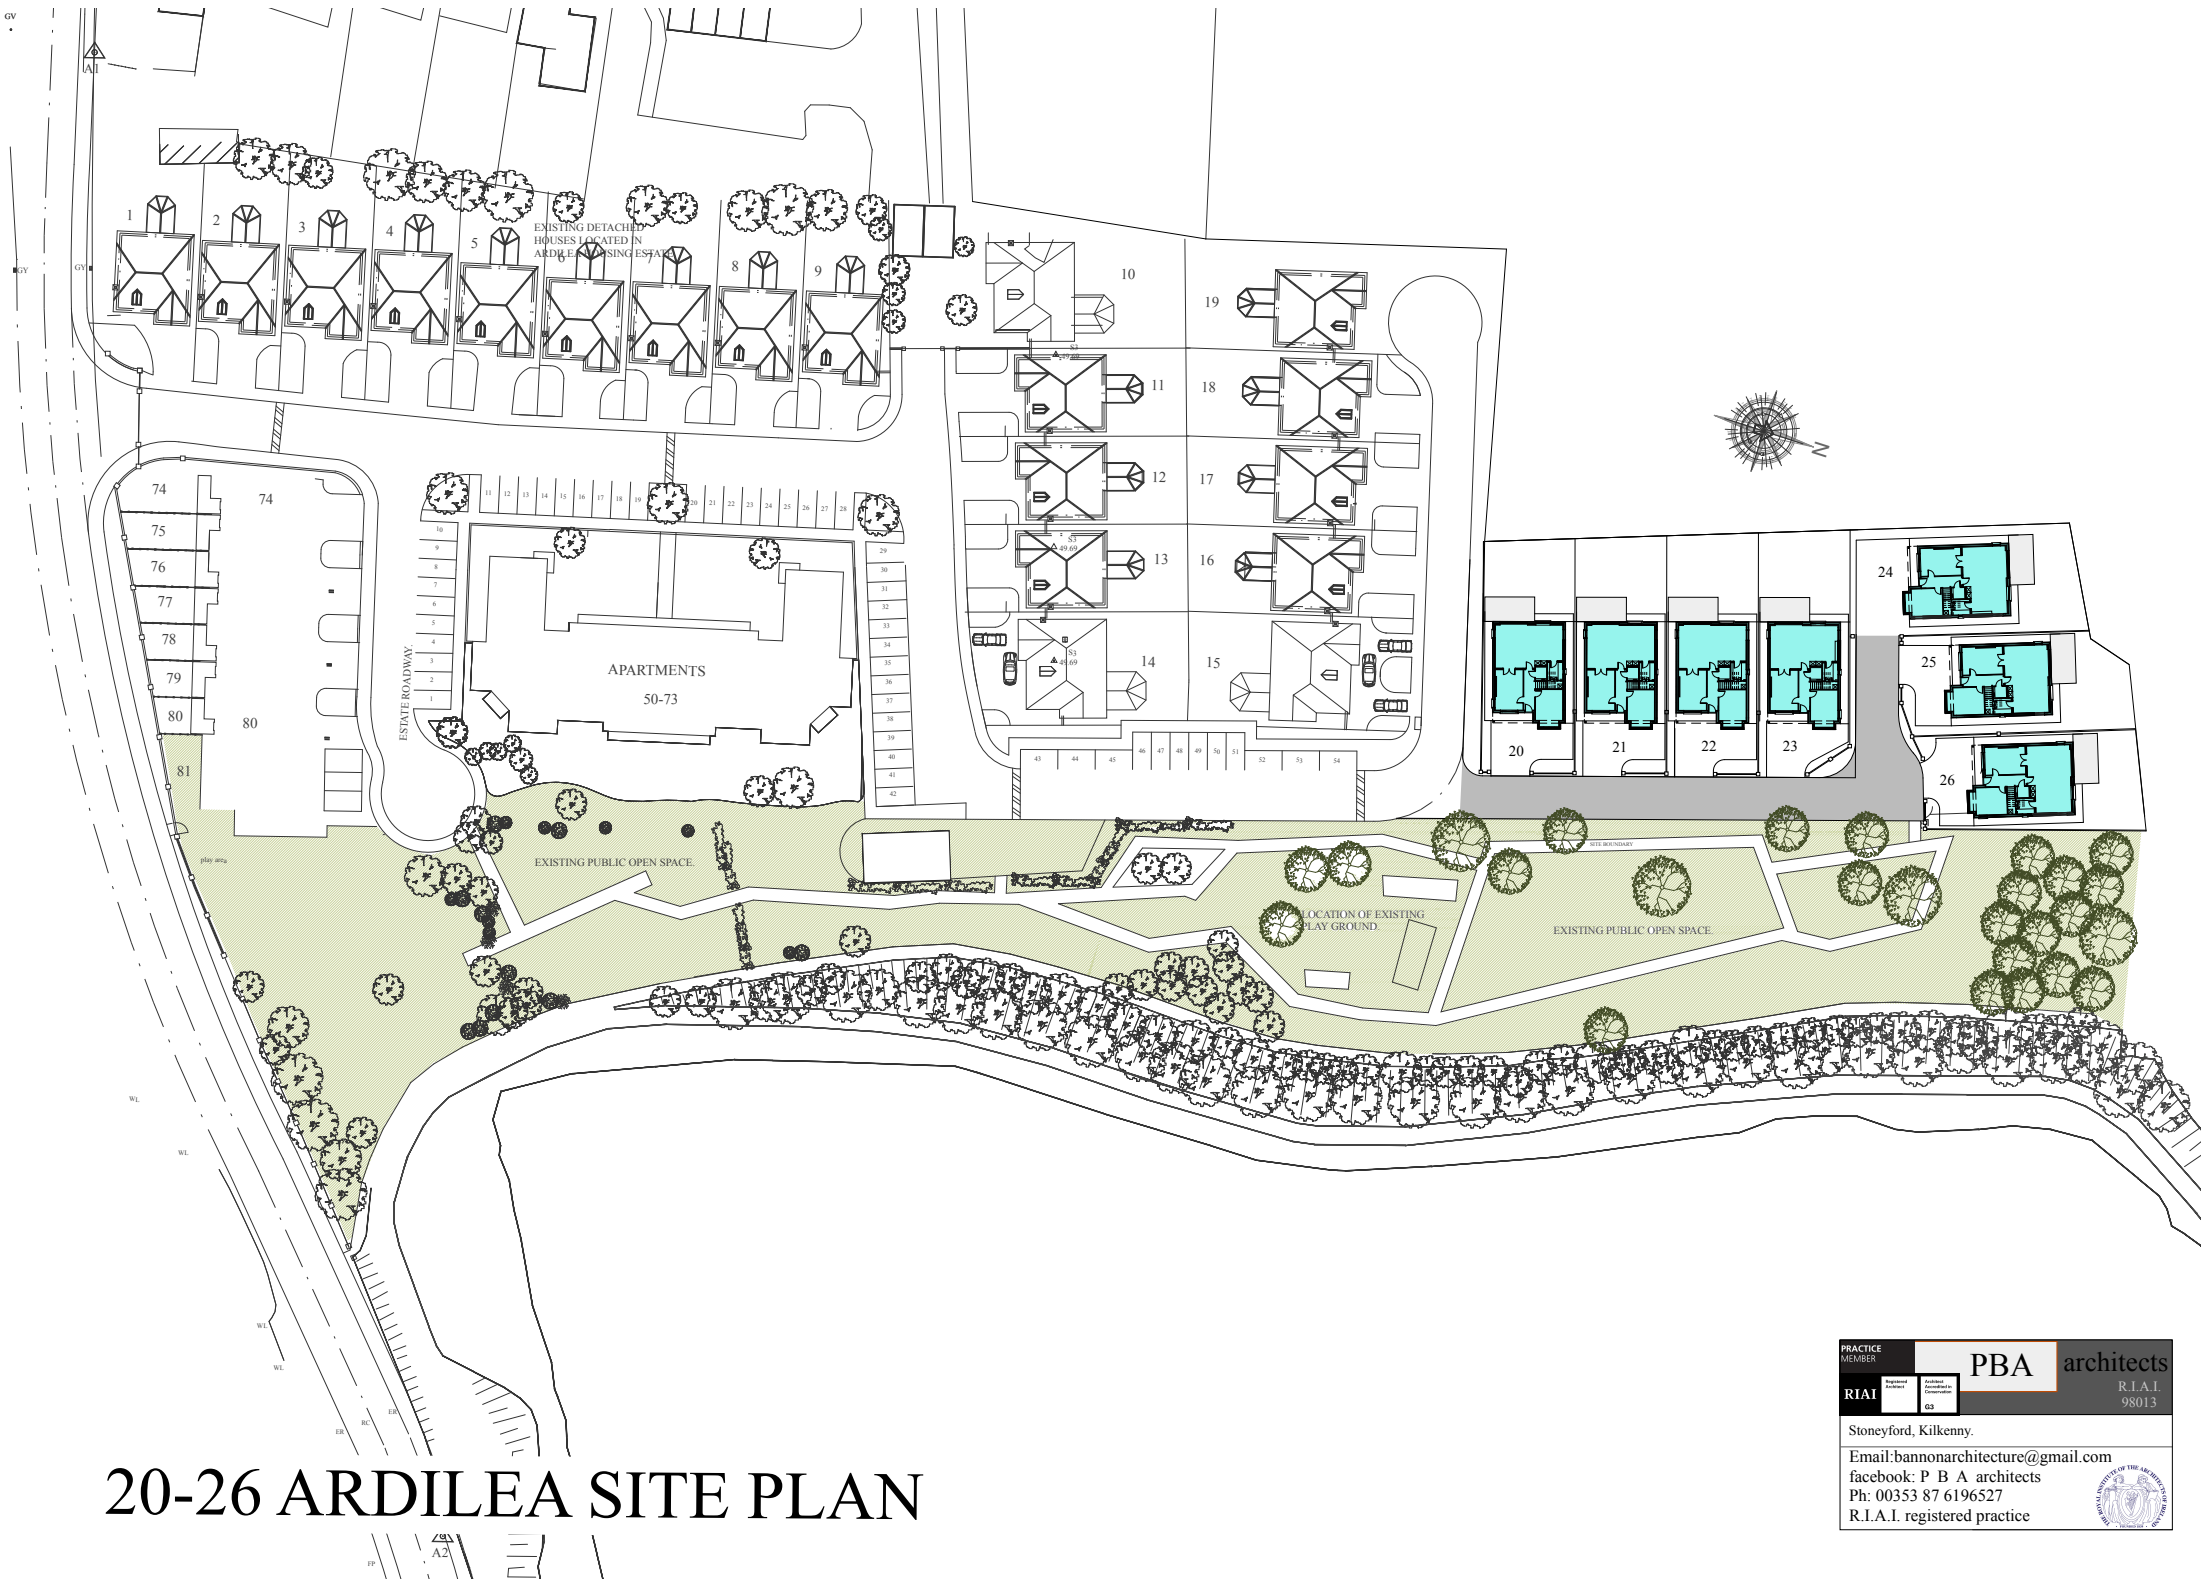

20-26 ARDILEA SITE PLAN

PRACTICE MEMBER R.I.A.I.	R.I.A.I. Member 03	PBA architects R.I.A.I. 98013
	Stoneyford, Kilkenny. Email: bannonarchitecture@gmail.com facebook: P B A architects Ph: 00353 87 6196527 R.I.A.I. registered practice	